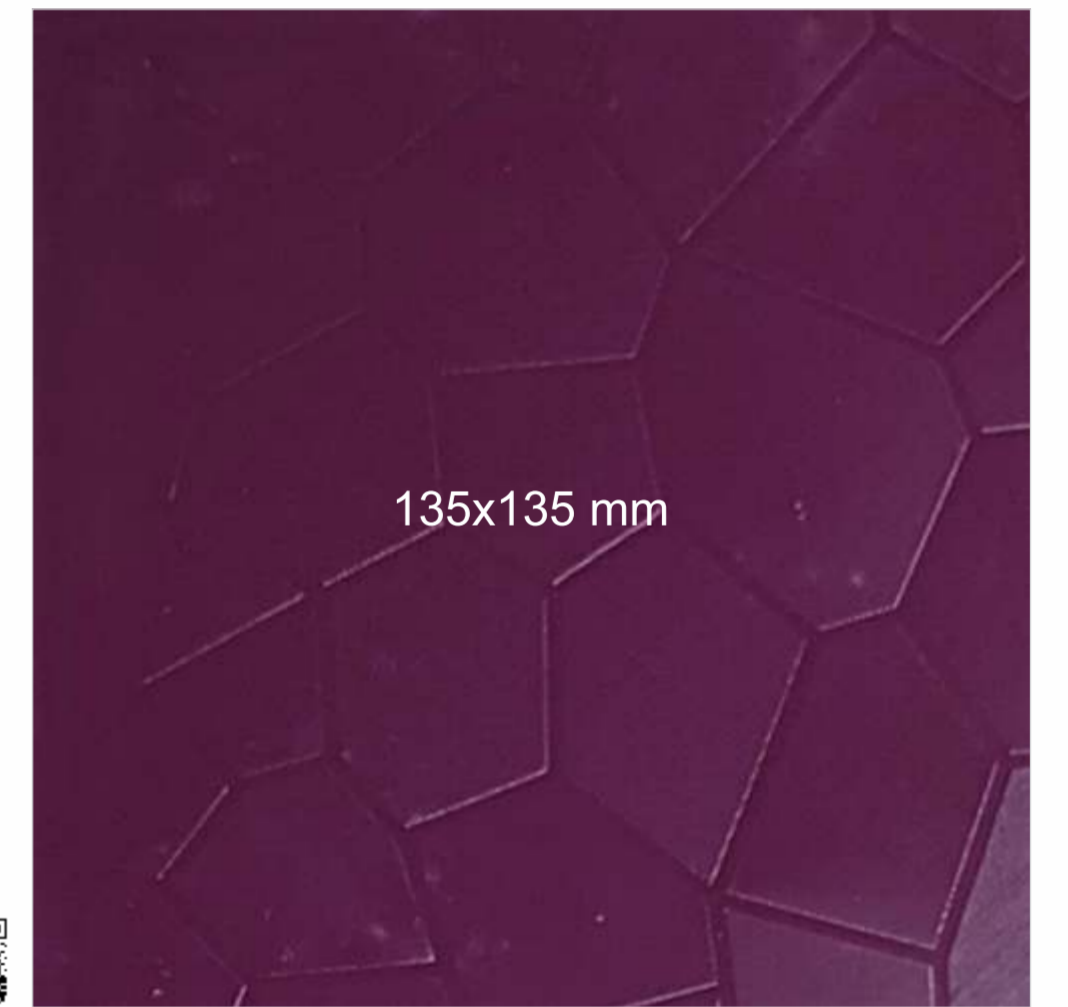

DYE CUT (DC)

250x380 mm

1190 DC
USED LAMINATE

135x135 mm

135x135 mm

135x135 mm

135x135 mm