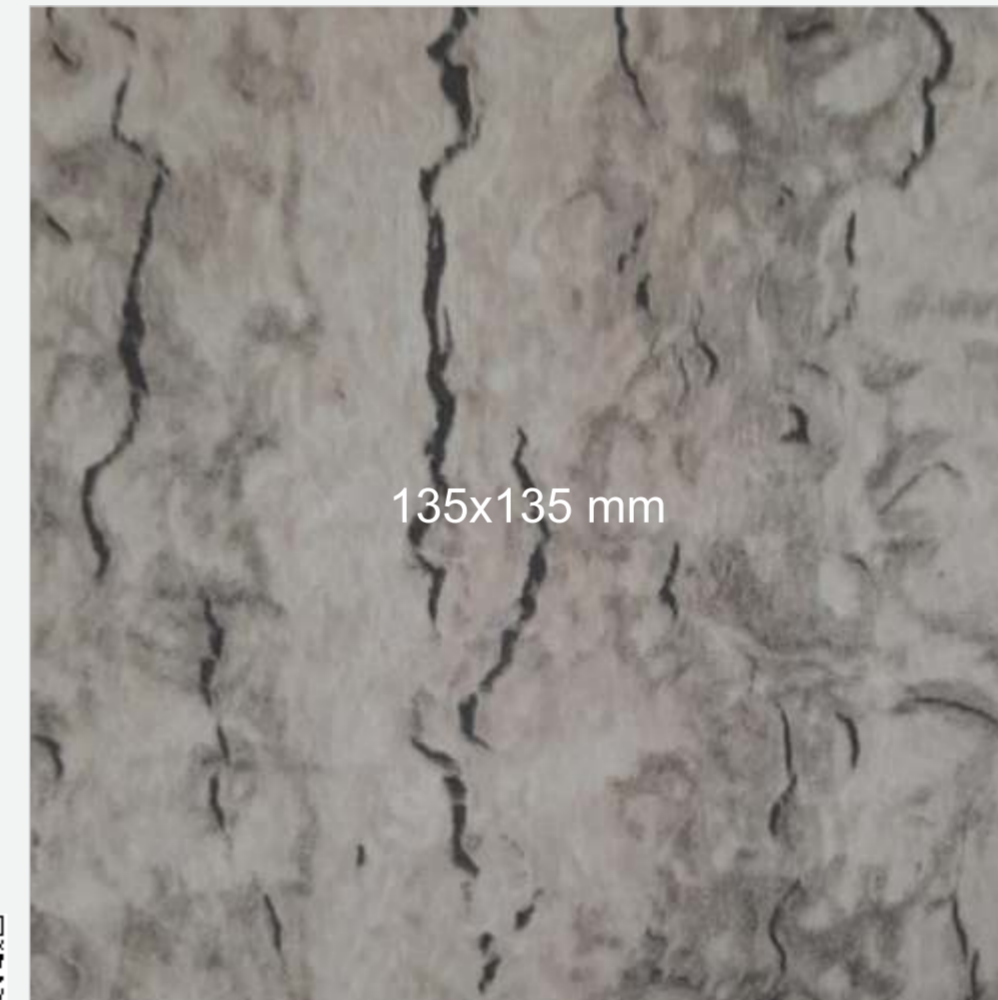

# MIRROR (MR)

250x380 mm

1207 MR

NATURAL TIBETAN

design

is a way of life.

135x135 mm

1665 MR