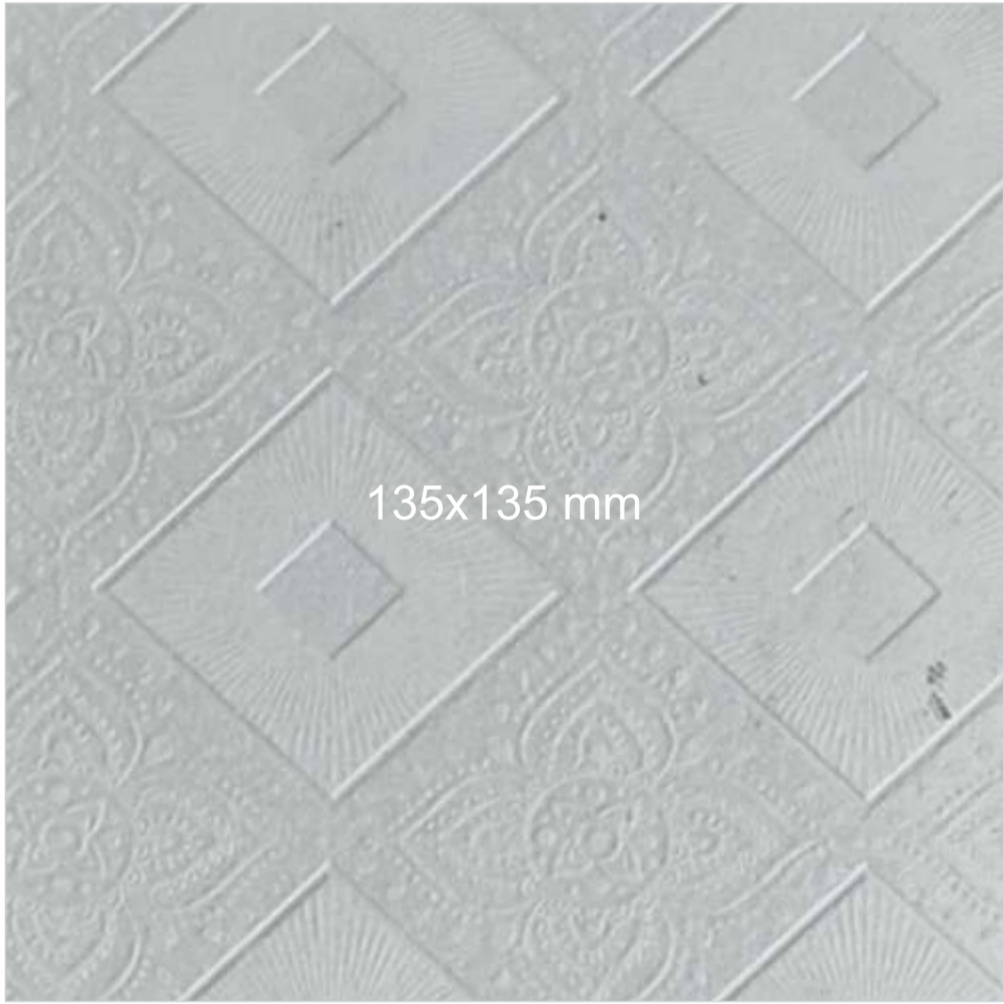

COPPER METALLIC

135x135 mm

5004 OS

WHITE METALLIC

USED LAMINATE  
1210 OS