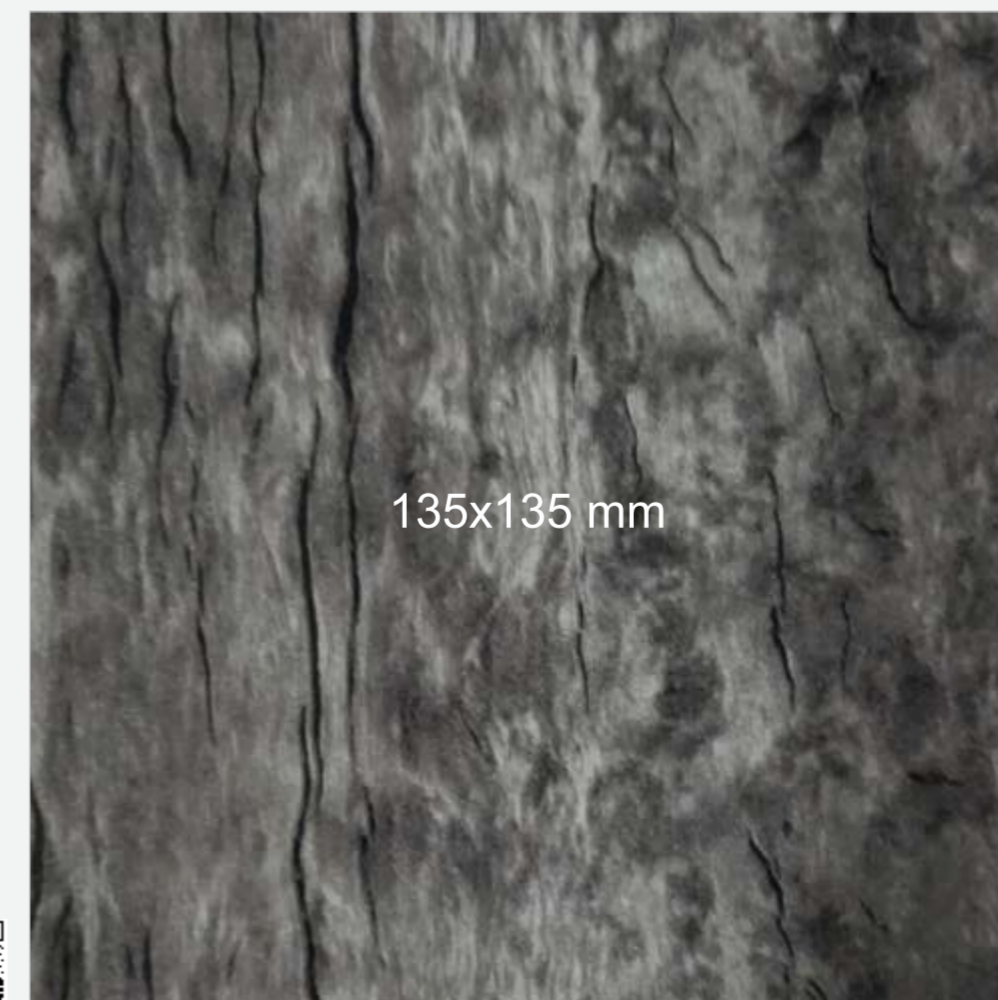

1665 MR

RUGLY WOOD

135x135 mm

1666 MR

MACCROON WOOD