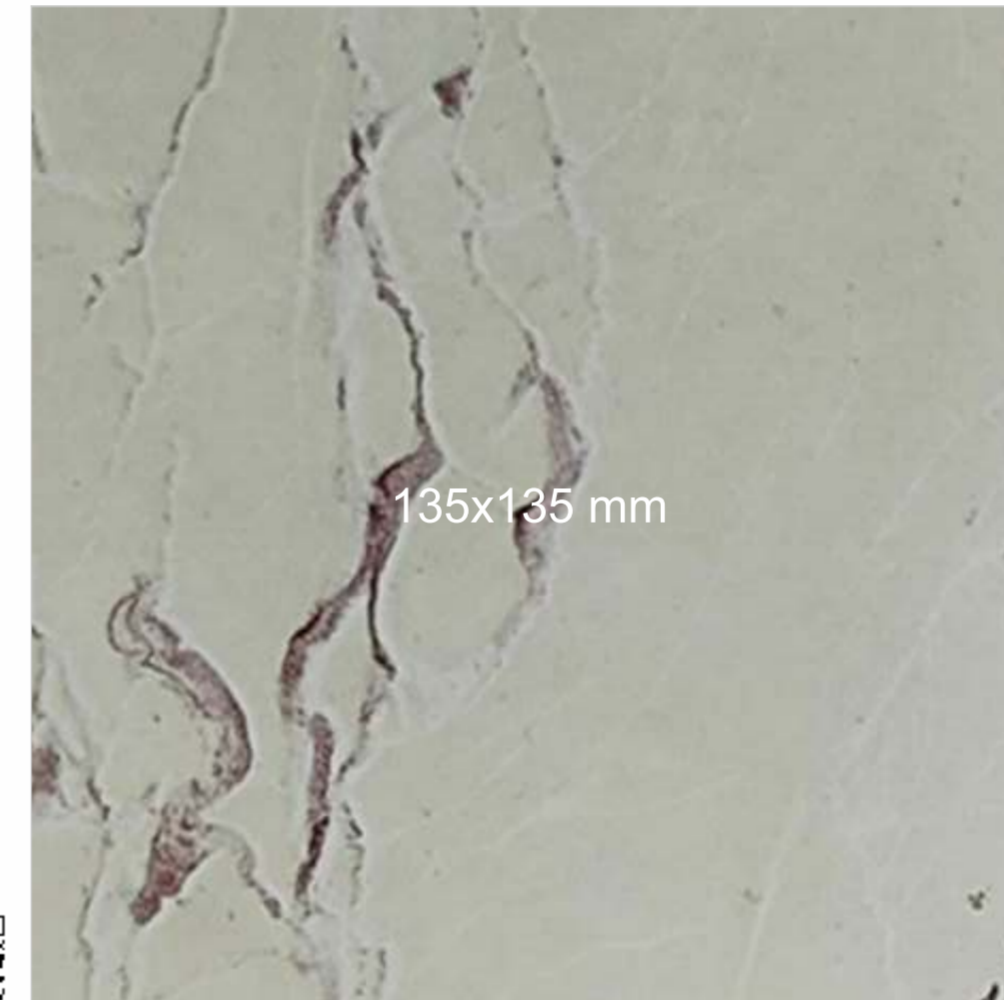

# MIRROR (MR)

255x180 mm

1203 MR

BLACK MARQUINA MARBLE

255x180 mm

1202 MR

GREY MARQUINA MARBLE

the  
**creativity**  
that is contagious