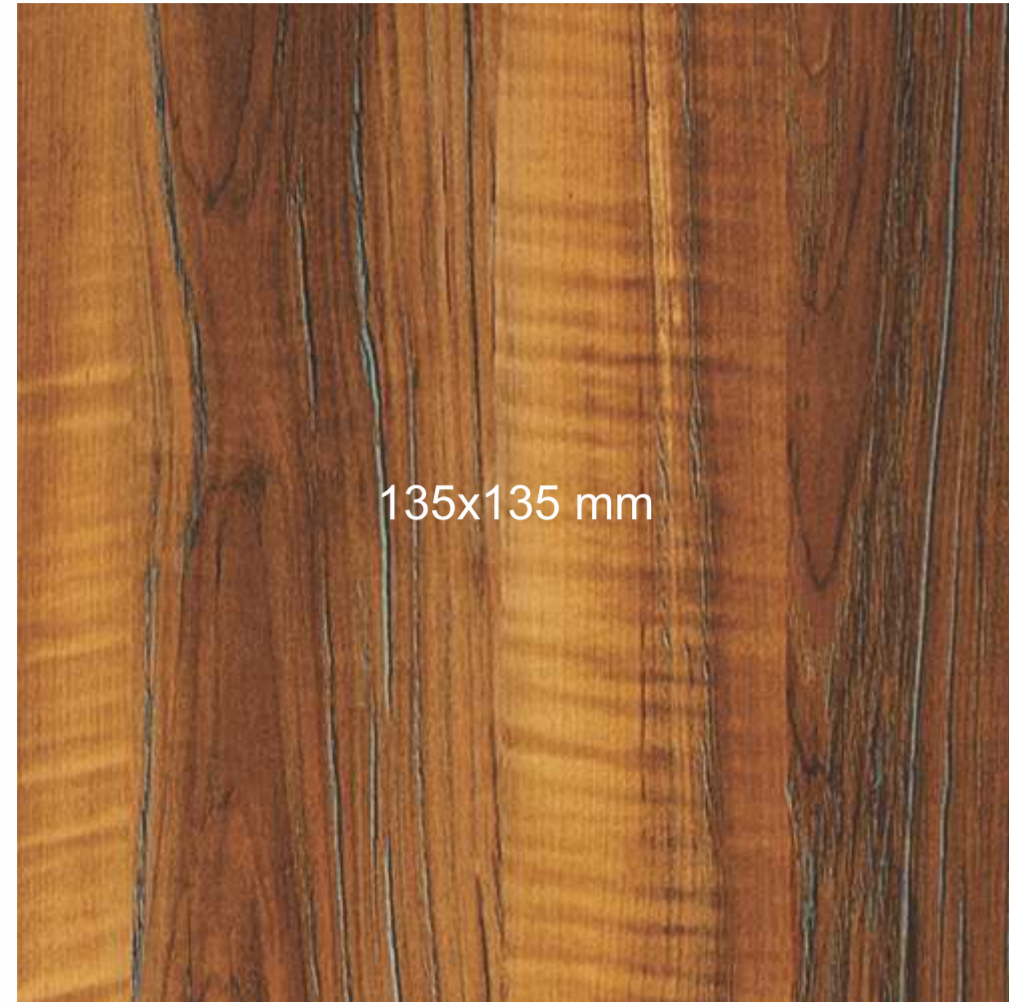

# MIRROR (MR)

135x135 mm

1191 MR

REAL WOOD

135x260 mm

1192 MR

AFRICAN WOOD

135x260 mm