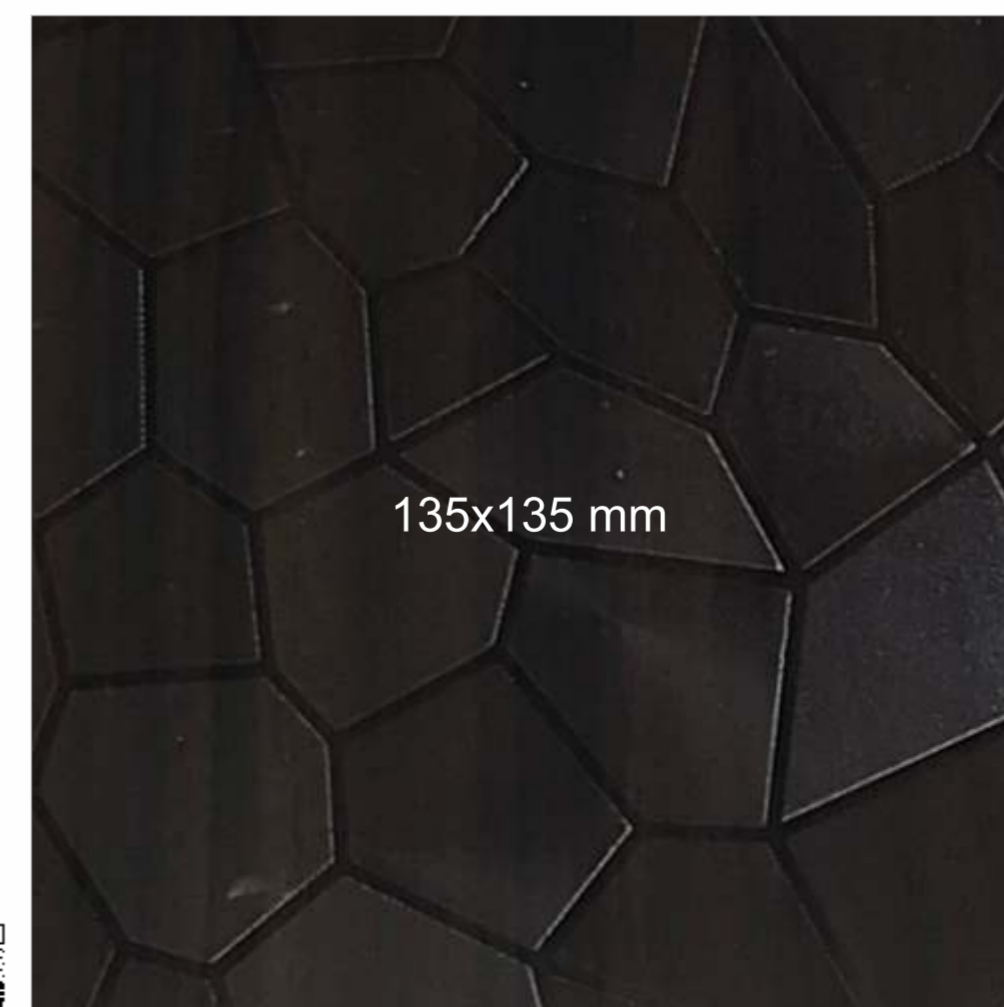

1804 DC

RED

MAGESTIC WOOD DARK

135x135 mm

1303 DC